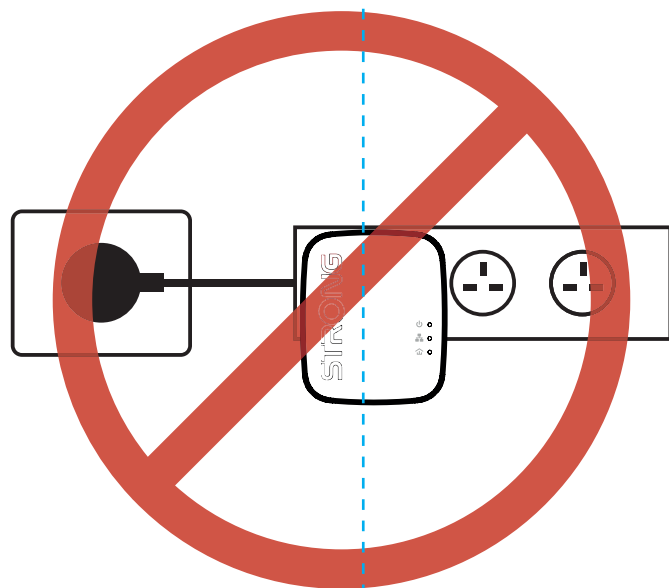

SERVICE CENTER

GB support_uk@strong.tv
 0800 464 7919

www.strong-eu.com

Supplied by Strong Austria
Represented by Caldero Holdings Ltd.
Concordia Works
30 Sovereign Street,
Leeds LS1 4BA, UK
Email : support_uk@strong.tv

September 1, 2023 12:04 PM