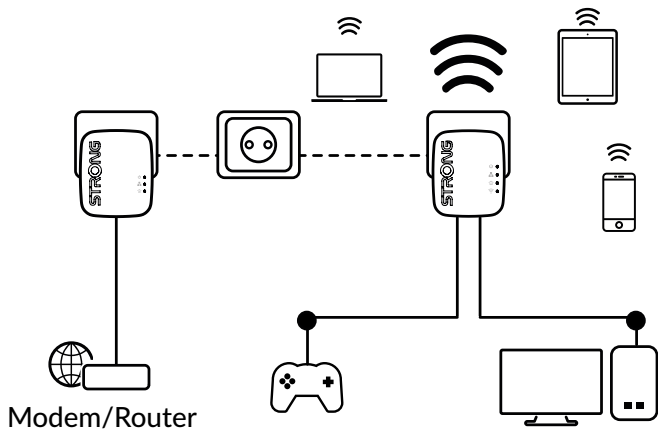

Simply connect the Powerline 600 Mini adapter to your existing Internet modem through an Ethernet port and you will immediately have an Internet connection available at any power socket. Then by using a Powerline Wi-Fi 600 adapter you can create a new Wi-Fi hotspot in the room of your choice and extend your Wi-Fi home coverage in minutes.

Coverage & Reliability

- Range of 300 meters over electrical circuit for Powerline
- Plug&Play installation in a minute

Security

- Powerline 128 bit AES encryption for network security and data protection
- WPA/WPA2 for a high level of Wi-Fi security
- Connect & Secure button for an optimum network security

Connections

- 2 Ethernet LAN ports for the Powerline Wi-Fi 600 adapter to connect any computer, set-top-box, Smart TV, game console, ...

POWERLINE WI-FI 600 KIT MINI

Powerline Wi-Fi 600 Adapter Mini

Frequency Wi-Fi	2.4 GHz
Frequency Powerline	2 MHz ~ 68 MHz
Standards Wi-Fi	IEEE 802.11n/g/b, IEEE 802.3, IEEE 802.3u
Standards Powerline	HomePlug™ AV, IEEE 802.3, IEEE 802.3u
Signal Rate Wi-Fi	Up to 300 Mbit/s
Signal Rate Powerline	Up to 600 Mbit/s
Security Wi-Fi	WEP, WPA/WPA2, WPA-PSK/WPA2-PSK
Security Powerline	128 bit AES
Antenna	2x 3dBi omnidirectional, adjustable
Transmit Power Wi-Fi	Europe: <20 dBm
Supported Channels	2.4 GHz: 1, 2, 3, 4, 5, 6, 7, 8, 9, 10, 11, 12, 13
Ethernet Ports	2x 10/100 Mbp LAN port (Auto MDI/MDIX)
Button	Connect & Secure, Reset/WPS
LEDs	Power, Ethernet, Powerline, Wi-Fi
Size (WxDxH) in mm	63x68x75
Weight in kg	0.0946

Powerline 600 Adapter Mini

Frequency	2 MHz ~ 68 MHz
Standards	HomePlug™ AV, IEEE 802.3, IEEE 802.3u, IEEE 802.11n/b/g
Interface	10/100M Ethernet, Extra Power Socket 250 V AC 16 A max.
Button	Connect & Secure/Reset
LEDs	Power, Powerline, Ethernet
Power	100 - 240 V, 50/60 Hz
Security	128 bit AES
Range	Up to 300 meters over electric circuit
Size (WxDxH) in mm	63x68x75
Weight in kg	0.079