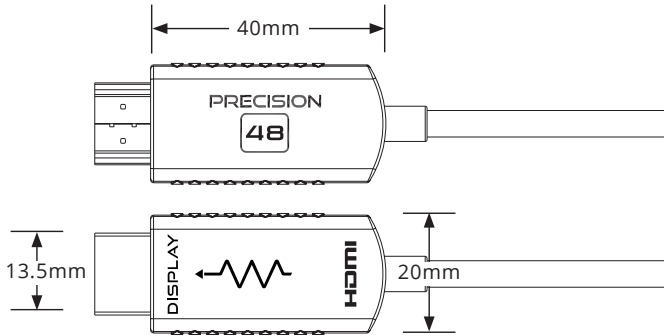

48Gbps 8K AOC HDMI Cable

Description

Our active Precision48 HDMI cables utilise integrated circuits that measure, analyse and adjust the video signal to ensure 48Gbps pass through for support of all the latest HDMI 2.1 resolutions including 8K video up to 60Hz, 4K video up to 120Hz and 8/10/12 bit colour (up to 16 bit colour at 1080p).

Key Features

- 48Gbps Bandwidth (Ultra High Speed Certified)
- Supports 8K video up to 60Hz and 4K UHD video up to 120Hz
- Supports full HDR 10-bit, 12-bit and 16-bit colour depths
- Supports eARC for enhanced high definition audio return
- Optimised for the toughest installation environments
- Active Optic Copper cable provides enhanced EMI and RFI resistance
- LSZH (Low Smoke Zero Halogen) rated cabling
- Available in lengths of 10m, 15m and 30m
- Gold plated locking tabs for secure connection
- Active integrated circuits analyse the video signal to ensure signal integrity at long cable distances
- Supports CEC

Max 4K Capabilities					Specifications	
Resolution and FPS	8-bit	10-bit	12-bit	16-bit		
4K - 24-60fps	RGB 4:4:4 4:2:2 4:2:0	RGB 4:4:4 4:2:2 4:2:0	RGB 4:4:4 4:2:2 4:2:0	RGB 4:4:4 4:2:2 4:2:0	Frame Rate	24, 25, 30, 50, 60, 100, 120 fps
4K - 100 120fps	RGB 4:4:4 4:2:2 4:2:0	RGB 4:4:4 4:2:2 4:2:0	RGB 4:4:4 4:2:2 4:2:0	RGB 4:4:4 4:2:2 4:2:0	Chroma Sampling	RGB, 4:4:4, 4:2:2, 4:2:0
5K - 24-60fps	RGB 4:4:4 4:2:2 4:2:0	RGB 4:4:4 4:2:2 4:2:0	RGB 4:4:4 4:2:2 4:2:0	RGB 4:4:4 4:2:2 4:2:0	Colour Bit Depth	8, 10, 12, 16-bit
5K - 100 120fps	RGB 4:4:4 4:2:2 4:2:0	RGB 4:4:4 4:2:2 4:2:0	RGB 4:4:4 4:2:2 4:2:0	RGB 4:4:4 4:2:2 4:2:0	Signal Type	HDMI, HDCP 2.3, HDR
8K - 24-30fps	RGB 4:4:4 4:2:2 4:2:0	RGB 4:4:4 4:2:2 4:2:0	RGB 4:4:4 4:2:2 4:2:0	RGB 4:4:4 4:2:2 4:2:0	Max. Video Data Rate	48Gbps (4 x 12Gbps FRL Channels)
8K - 48-60fps	RGB 4:4:4 4:2:2 4:2:0	RGB 4:4:4 4:2:2 4:2:0	RGB 4:4:4 4:2:2 4:2:0	RGB 4:4:4 4:2:2 4:2:0	Outer Diameter	4.5mm +/- 0.2mm
					Cable Bend Radius	20mm
					Fibre Pulling/Tensile Strength	25Kg
					Fibre Type	OM3