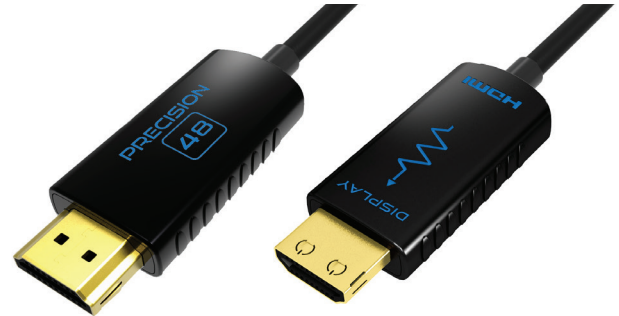

48Gbps 8K AOC HDMI Cable

Description

Our active Precision48 HDMI cables utilise integrated circuits that measure, analyse and adjust the video signal to ensure 48Gbps pass through for support of all the latest HDMI 2.1 resolutions including 8K video up to 60Hz, 4K video up to 120Hz and 8/10/12 bit colour (up to 16 bit colour at 1080p).

Key Features

- 48Gbps Bandwidth (Ultra High Speed Certified)
- Supports 8K video up to 60Hz and 4K UHD video up to 120Hz
- Supports full HDR 10-bit, 12-bit and 16-bit colour depths
- Supports eARC for enhanced high definition audio return
- Optimised for the toughest installation environments
- Active Optic Copper cable provides enhanced EMI and RFI resistance
- LSZH (Low Smoke Zero Halogen) rated cabling
- Available in lengths of 10m, 15m and 30m
- Gold plated locking tabs for secure connection
- Active integrated circuits analyse the video signal to ensure signal integrity at long cable distances
- Supports CEC