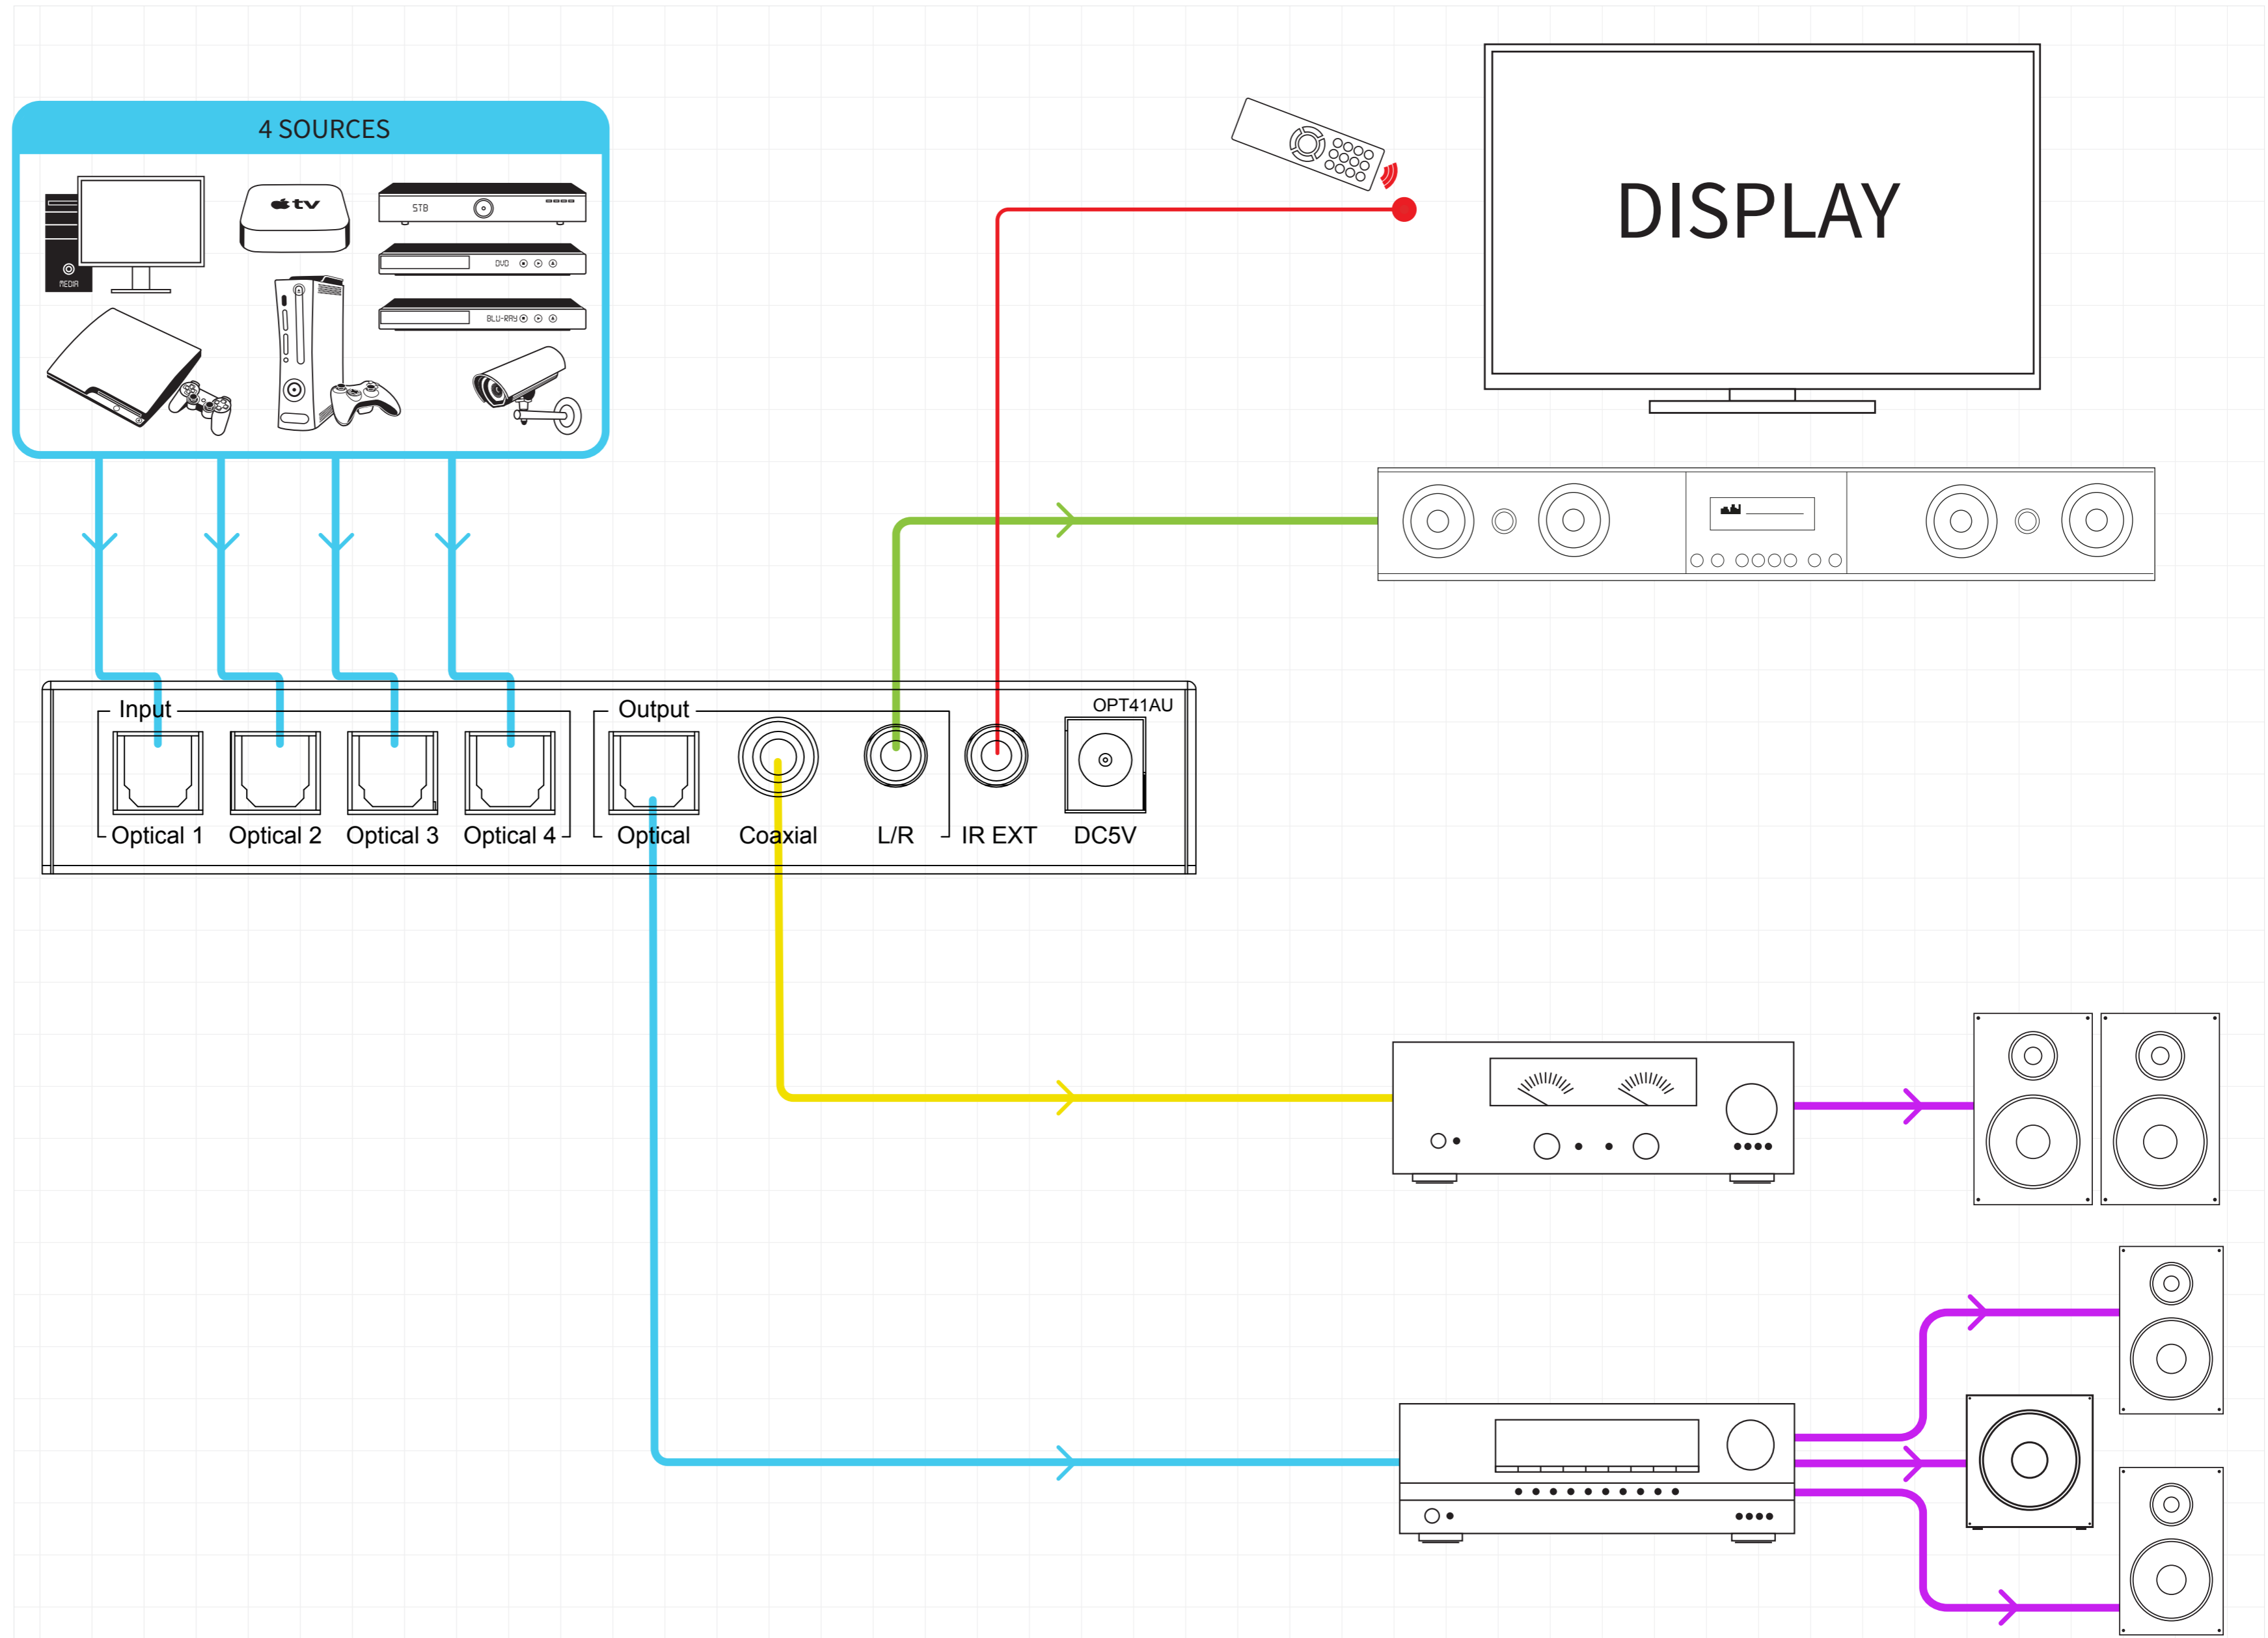

Example Schematic  
**OPT41AU**

- Optical Digital
- Coaxial Digital
- Speaker Cable
- Analogue L/R Audio
- IR Cable