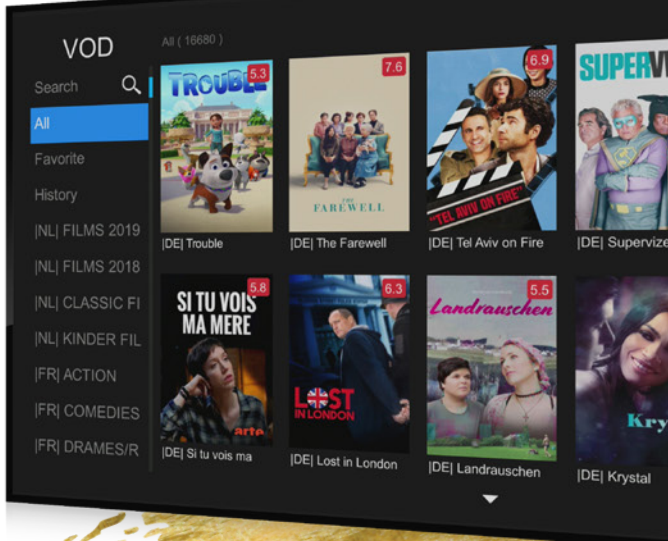

MIRAX

HiS 4300

H.265
HEVC

MAIN FEATURES

- Hisilicon Quad Core 64Bit (4x 1.6GHz) 15000 DMIPS
- 4K H.265 Decoding Support
- DVB-S2X & DVB T2/C Combo, Support Multi-Stream
- RAM 512MB DDR
- Flash 256MB
- 1xUSB3.0 and 1xUSB2.0
- 1 x Mirco SD Slot
- 1 x Card Reader
- 100Mbps Ethernet and 2.4G wifi embedded
- Support HDMI2.0b
- Support SPDIF, IR EYE
- Support MYTV, YouTube, XstreamIPTV, Stalker, IPTV via m3u
- Support FastScan, BlindScan, Diseqc1.0, 1,1, 1,2, 1,3
- 0.5W True Standby

TV SERIES & VOD

Channel list

Easy to use interface

Full detailed EPG with catchup function*

*if the server can support this feature