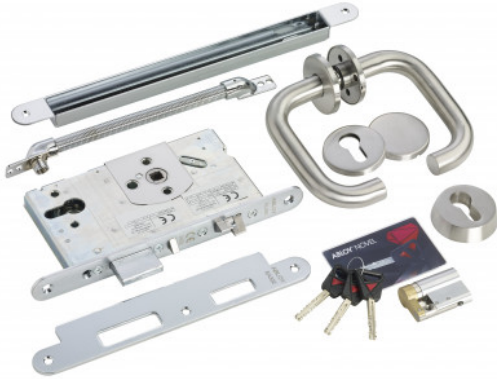

ABLOY-EL560DK

EL560-65MM PACKAGE 1E KIT

The EL560 kit comprises EL560 lock case internal lever handle set novel cylinder and concealed door loop. Enables controlled access from one side only and free egress from the other side.

FEATURES

- The EL560 kit comprises EL560 lock case internal lever handle set novel cylinder and concealed door loop.
- Enables controlled access from one side only and free egress from the other side

TECHNICAL INFORMATION

- Voltage: 12/24Vdc
- Current draw: 350mA @ 12Vdc/250mA @ 24Vdc
- Backset: 65mm std (other sizes available)
- Meets EN179 and EN1634-1

RELATED PRODUCTS