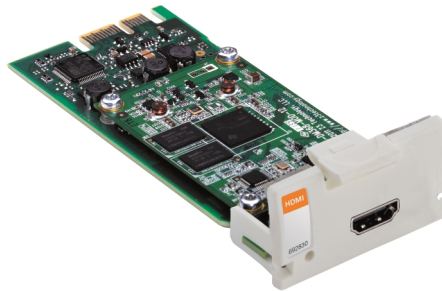

TDH 815 HDMI Frontend

Art. Number 692830

HDMI module

The HDMI module converts digital audio and video signals from a set top box, a DVD player, a camera, laptop or other sources, into a MPEG data stream.

Technical Specifications

ORDER INFORMATION

EAN Number 5702666928302

CHARACTERISTICS

Audio embedded	AAC, 48 kHz/MPEG-2(L1), Stereo or AC3 pass through
Input video standards	720x480i30, 720x480p60,
Output Type	MPEG (Serial) transport stream (LVDS)
Output Video Codec	MPEG-2, MPEG-4
Output Video Codec Settings (CBR) Mbps	3...11 á 1 Mbps

OPERATIONAL

DC Current consumption mA	< 320 mA
DC Operating voltage VDC	12 ± 1 VDC
Humidity - storage %	10...90 %
Temperature - storage °C	-20 ..70 °C

CONNECTORS

Connector Type	HDMI female (Type A)
Input Type	HDMI (HDCP compliant)