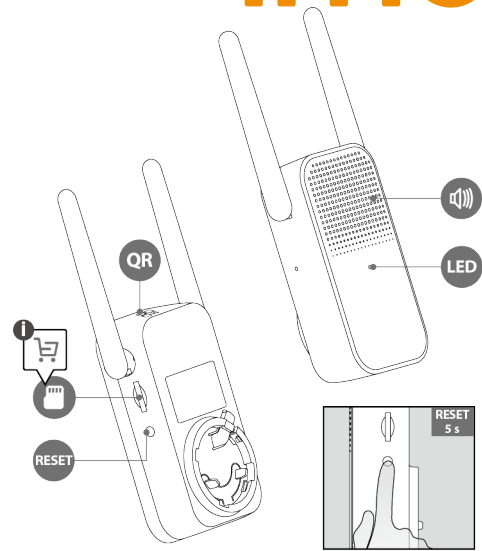

Chime

Specifications

Video Doorbell

1/2.8" Progressive CMOS
3MP (2048 x 1536)
Night Vision: 5m(16.5ft) Distance
2.3 mm Fixed Lens, 30° Pan
Field of View : 125° (H), 98° (D), 166° (D)
5000mAh Rechargeable Battery

Video & Audio

Video Compression : H.265
Up to 15fps Frame Rate
Two-way Talk
8x Digital Zoom

Notice Management

Doorbell Call Notification
PIR Motion Detection
Loitering Detection
Auto Power Saving Mode

Network

Wi-Fi:IEEE802.11b/g/n, 2.4GHz
Chime works as the Wi-Fi extender for the Doorbell
imou App: iOS, Android

Auxiliary Interface

Video Doorbell:
Built-in Mic & Speaker
Power On / Off Button

Chime:
Micro SD Card Slot (up to 512GB)
Built-in Speaker
Reset Button

General

Video Doorbell:
Charging Power: DC 5V 1A, Type-C Port
Optional Hardwired Power Supply (8~24VAC, ≥5VA)
Power Consumption: up to 2.27W
Working Environment:-20° C~+50° C, Less Than 95%RH
Charging Temperature:0° C~+45° C
Dimensions: 150 × 55 × 50.3mm (5.9 × 2.2 × 2.0 inch)
Weight: 237.5g (0.5 lb)
CE, Weatherproof

Chime:
AC Power Supply: 100~240 VAC
Power Consumption: up to 3W
Working Environment:-10° C~+45° C, Less Than 95%RH
Dimensions: 95.5 × 65.1 × 30.2mm
(3.8 × 2.6 × 1.2 inch)
Weight: 79g (0.2 lb)
CE

What's in the box

- 1x Doorbell
- 1x Quick Start Guide
- 1x Surface Mounting Bracket
- 1x USB Charging Cable
- 3x Wire Nuts
- 2x 3M Glue
- 1x Chime Plug
- 1x Screw Package
- 1x Pin
- 1x Installation Position Map
- 2x Extension Wire
- 1x Jumper Wire
- 1x Chime