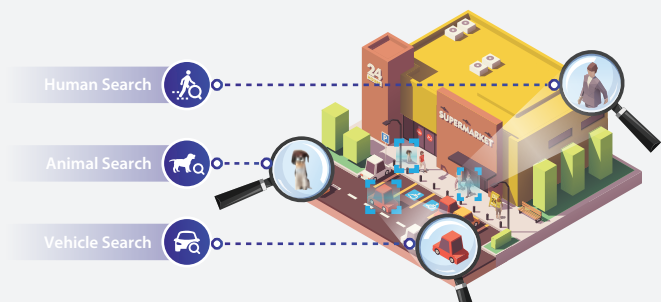

Dual-Power
Backup

| What is TiOC PRO?

The new TiOC PRO series features significant enhancements across its hardware and functionality, including an upgraded image sensor and a more powerful dual-illuminator system for longer illumination distances. Image improvements include extended illumination distances and the LDC function, alongside dual-power backup for increased reliability.

1/1.8" Image Sensor

- A large 1/1.8" image sensor provides better image quality and clarity.
- Increasing the sensor area by 110% creates brighter images with less noise.

AcuPick

- Utilises a deep learning algorithm and collaborates with back-end devices to precisely match targets, such as people and vehicles, enabling efficient searches through live and recorded videos to quickly locate targets.

AI-SSA (AI Scene Self-Adaption)

- Utilises artificial intelligence and a deep-learning algorithm to identify various scenes and adjusts accordingly, ensuring images are optimised to suit the conditions.