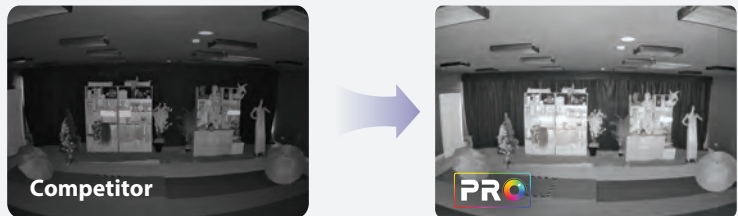

Smart Dual-Light

- The camera's illumination can be adjusted according to the time of day, enhancing configuration efficiency and suiting more scenario applications with Smart Illumination Mode, Warm Light Mode, and IR Mode.