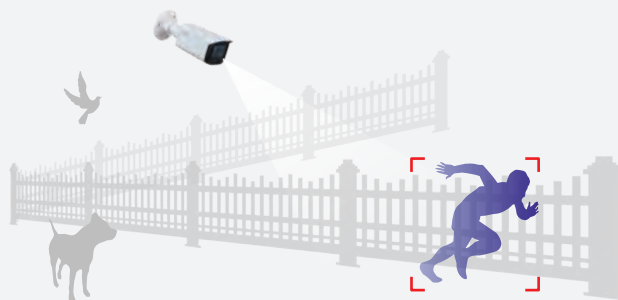

Smart Motion Detection (SMD4.0)

- Filters out false alarms and focuses on human and vehicle targets.
- False alarm rate < 1% .
- Sends alarms only when a person or vehicle has been detected for intrusion.

Perimeter Protection

- Based on tripwire and area intrusion rules, this feature sends an alarm when unwanted movements by people or vehicles are detected, therefore avoiding unnecessary false alarms.
- False alarm rate < 1% .