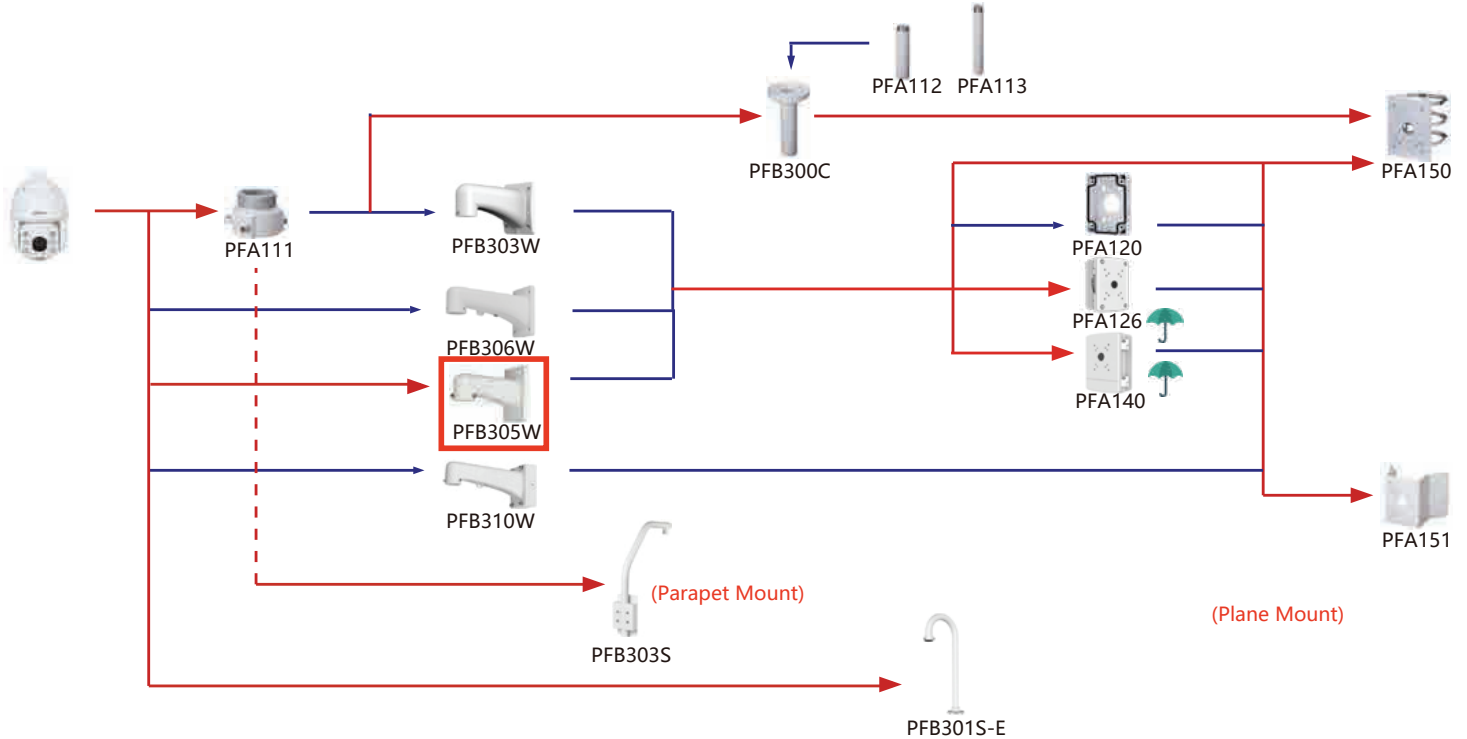

Shape	IP PTZ Camera	CVI PTZ Camera
	SD6C3425XB-HNR-A-PV1 SD6C3432XB-HNR-AGQ-PV	

Camera Adapter Wall Mount Ceiling Mount Junction Box Pole/Corner Mount

Included

Recommended