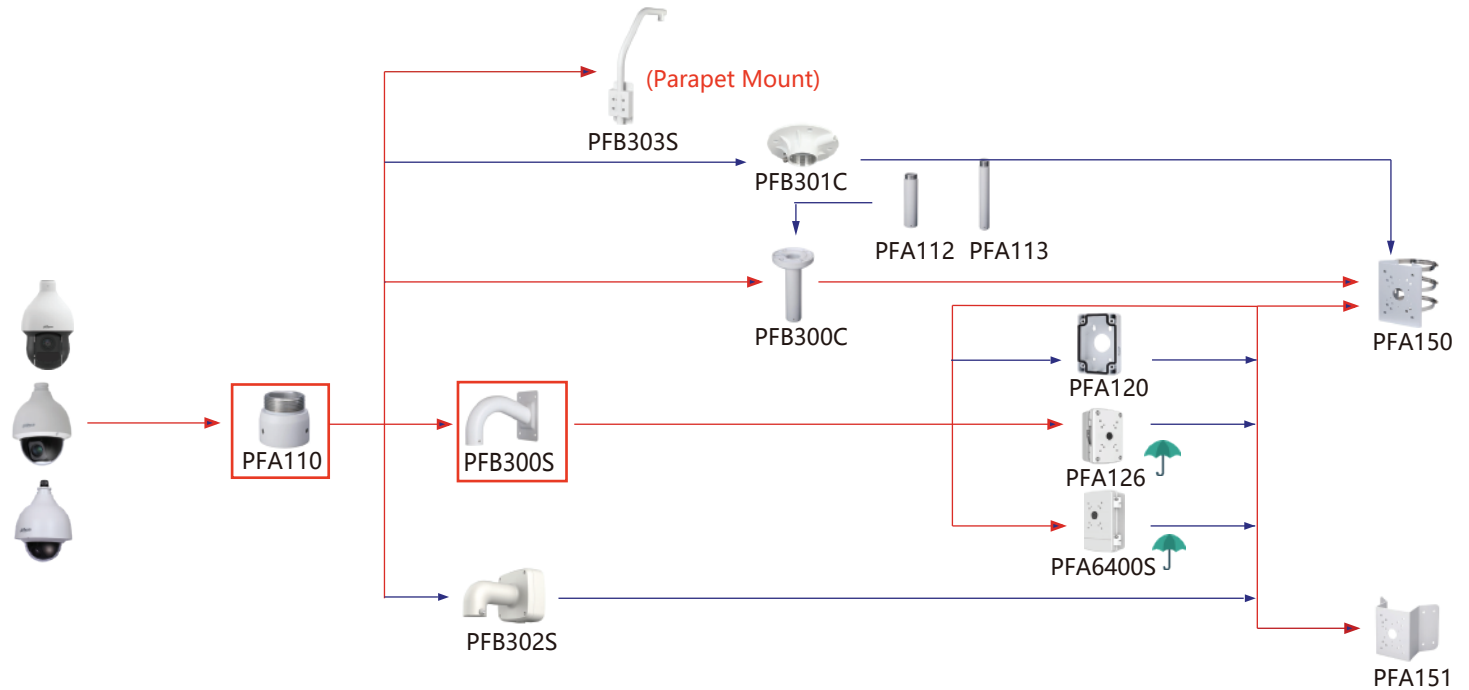

Shape	IP PTZ Camera	CVI PTZ Camera
		SD59232DB-HC SD59225DB-HC
	SD50432GB-HNR SD50232GB-HNR SD50225DB-HNY	SD50225DB-HC
		SD40216DB-HC

Camera Adapter Wall Mount Ceiling Mount Junction Box Pole/Corner Mount